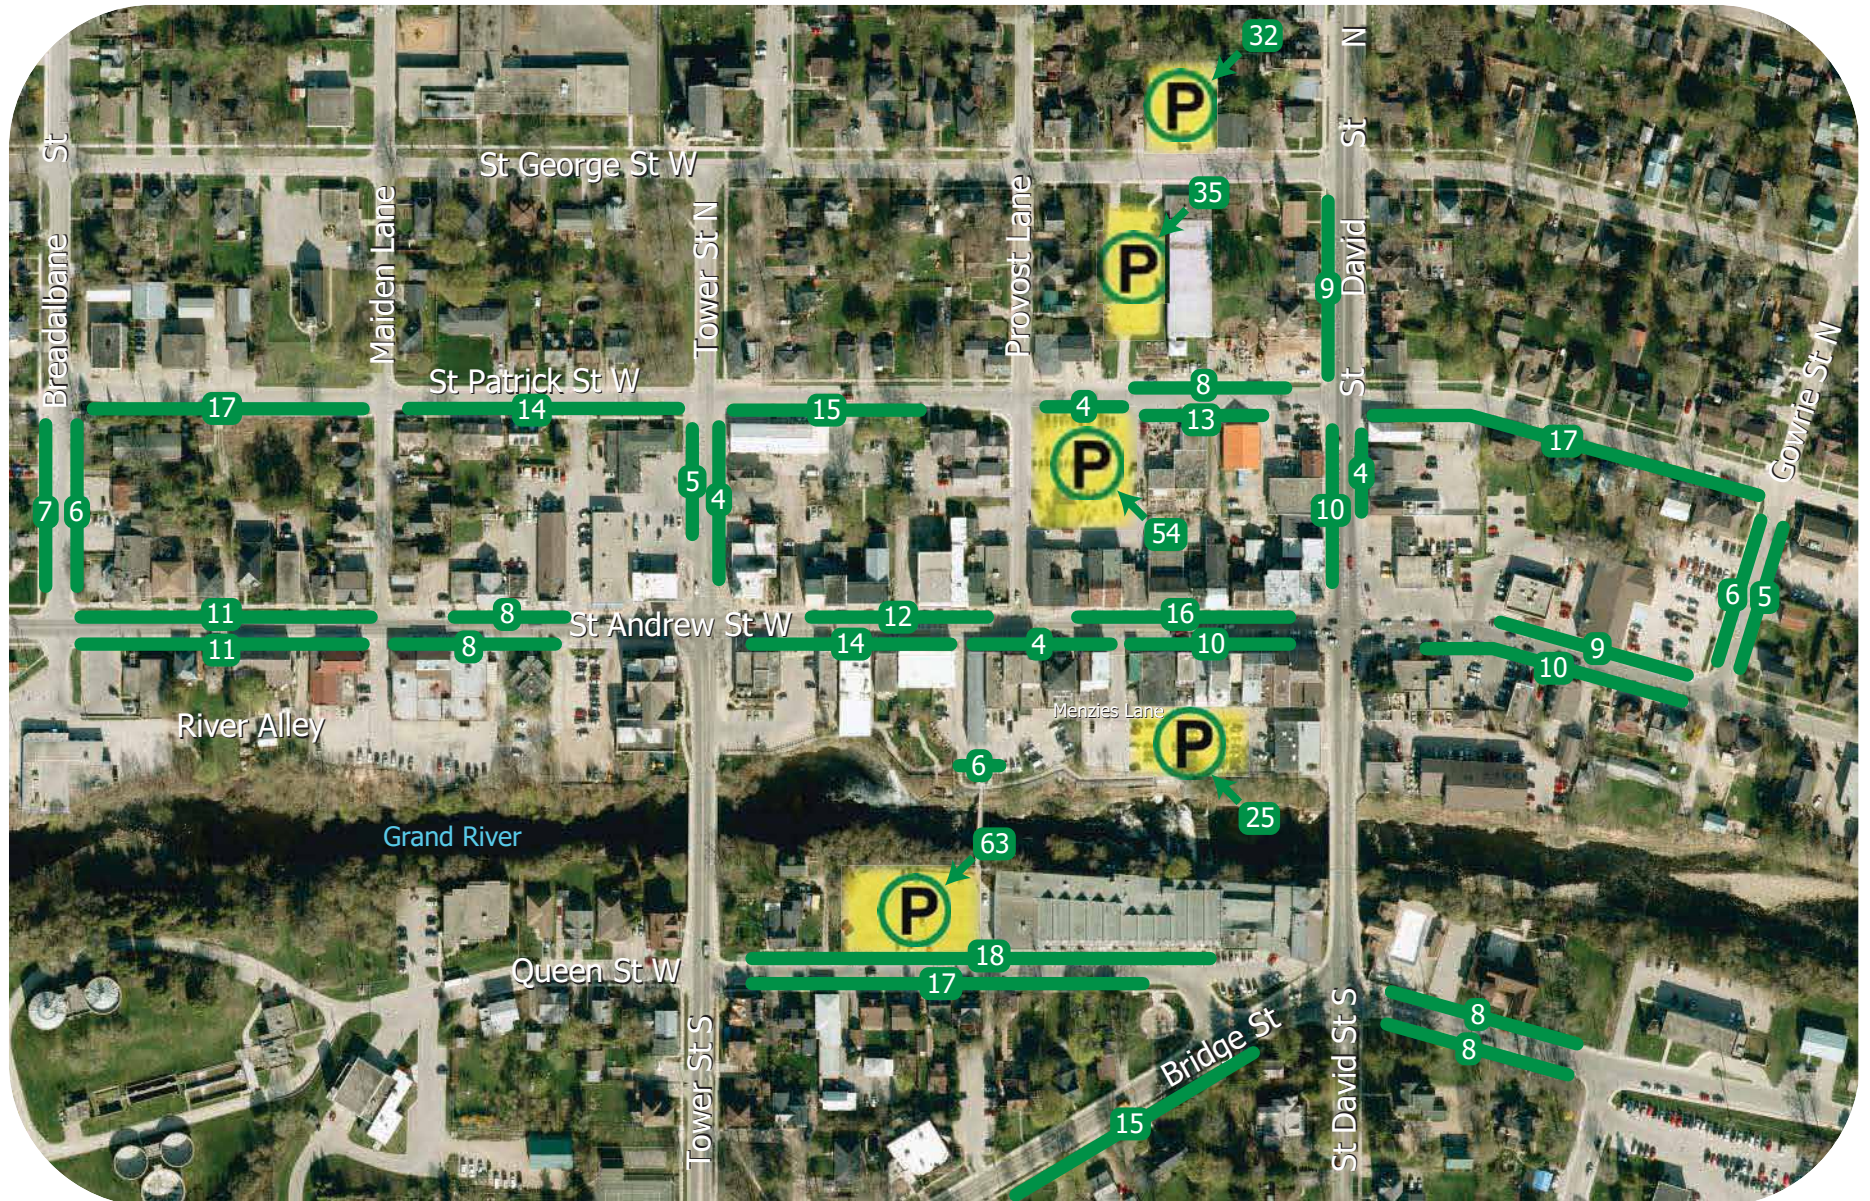

Parking in Downtown Fergus

Centre Wellington

Number of Parking Spaces

(Note: parking counts revised as of June 2018)