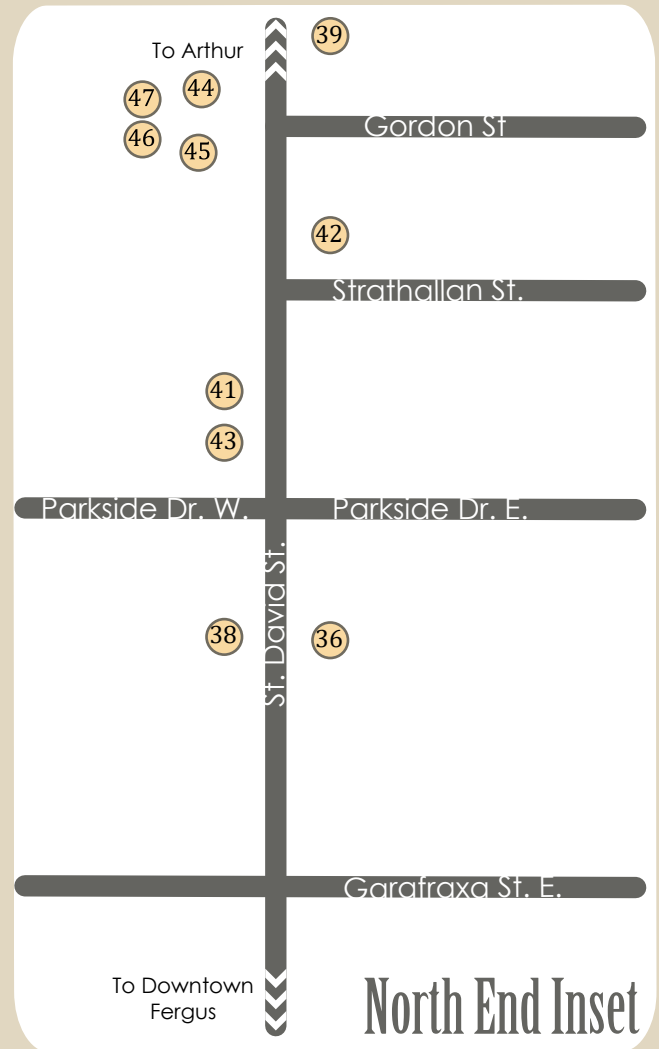

See North End Inset at Back

See Fergus West Inset at Back

See Downtown Inset

Disclaimer: Data provided herein is derived from sources with varying levels of accuracy and currency. This is not a survey product. The Township of Centre Wellington disclaims all responsibility for the accuracy or completeness of information contained herein. The Township of Centre Wellington assumes no responsibility for errors arising from use of these mapping products. All rights reserved. May not be reproduced without permission. Map not to scale. Updated: 11/30/2021 FG © 2021 The Township of Centre Wellington.

## North & West Ends Restaurants

- 36. Golden Fish & Chip
- 37. JJ's Family Dining
- 38. KFC
- 39. Kraemers Chip Wagon
- 40. The Breadalbane Inn & Scozia Restaurant
- 41. Subway
- 42. Tim Horton's
- 43. Pizza Hut
- 44. Wild Wing
- 45. Dairy Queen
- 46. Guac Mexi Grill
- 47. Sweetea